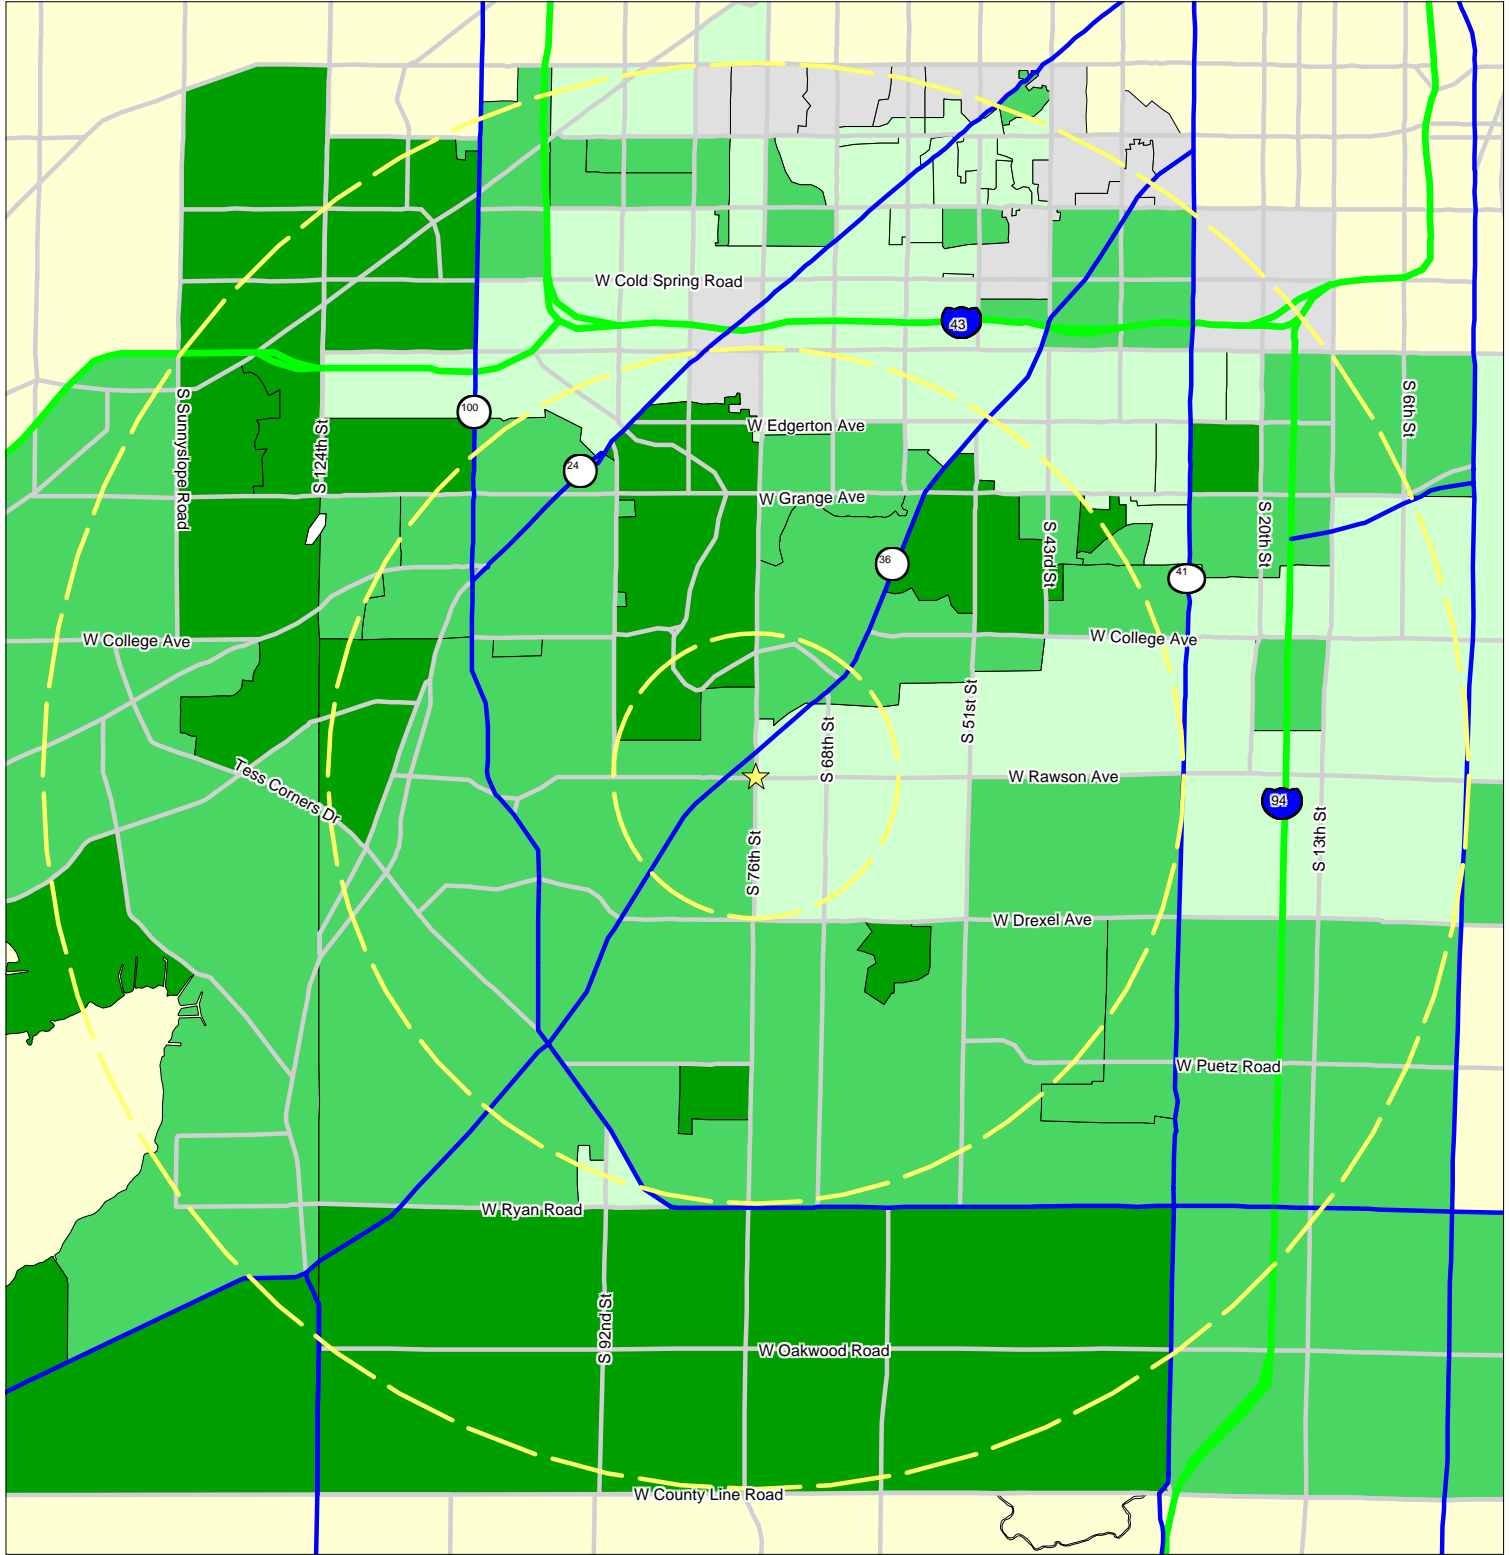

Median Household Income S 76th St & W Rawson Ave Franklin, WI

★ Site Location with
1,3 and 5 mile radii

Median Household Income 2000 By Block Group

- $76,000 to $141,000
- $57,000 to $76,000
- $45,000 to $57,000
- $17,000 to $45,000