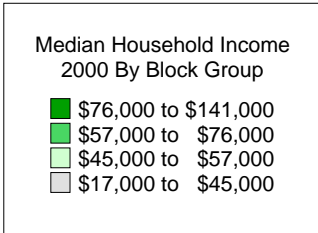

Median Household Income S 76th St & W Rawson Ave Franklin, WI

Site Location with
1,3 and 5 mile radii