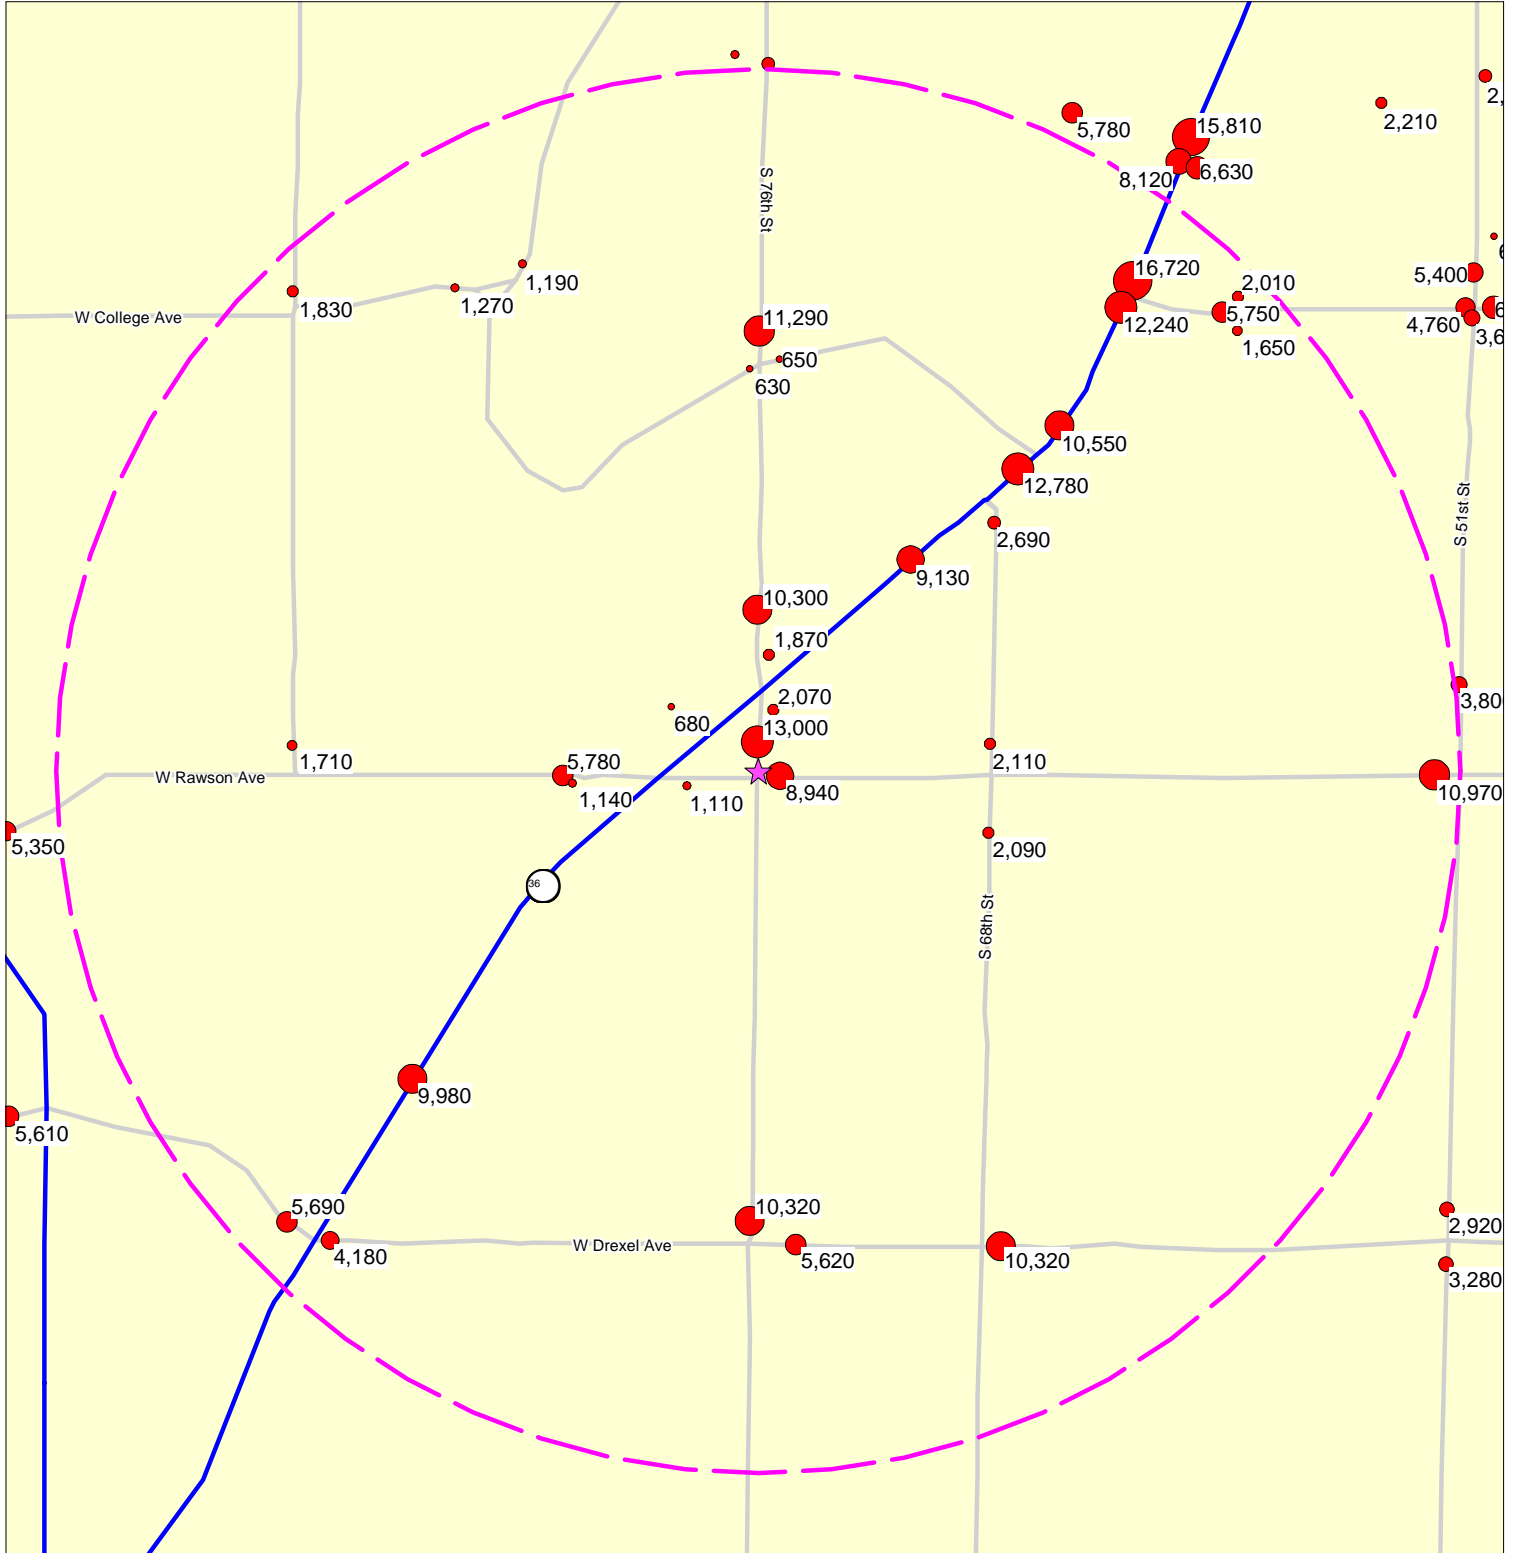

Traffic Volume

S 76th St & W Rawson Ave

Franklin, WI

★ Site Location with 1.5 mile radius